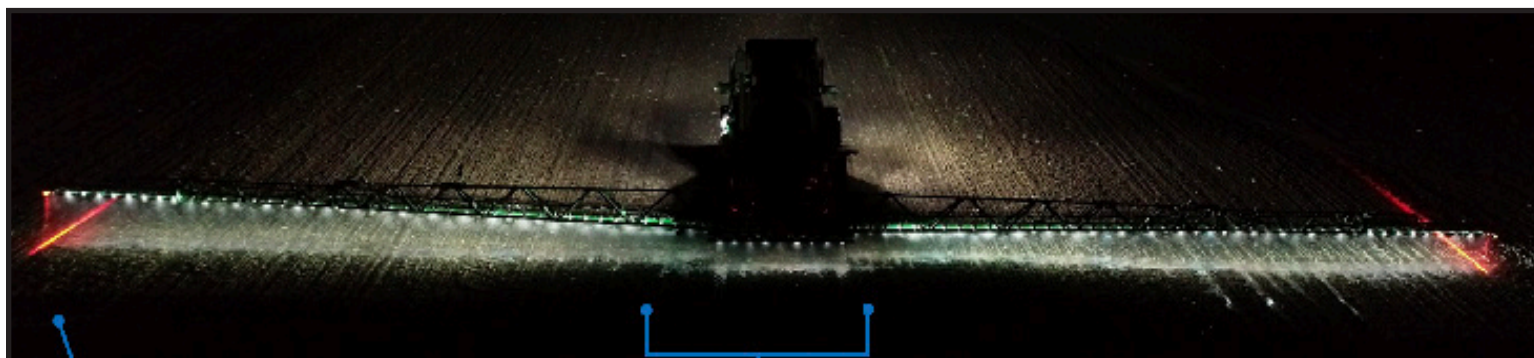

## SPRAYER BOOMTRAC PRO™ 2

Offers a 22% greater spray accuracy and five-time increase in the amount of time the boom maintains its target height (compared with the previous BoomTrac Pro system)

Inertia-monitoring sensor helps correct chassis roll

## SPRAYER LED BOOM AND VEHICLE LIGHTING

Help improve visibility around the machine and increase confidence when operating in less-than-ideal light situations

**Vehicle work lighting package:**  
20 LED lights added to the hood, cab roof, boom cradles, left-hand platform, fill station, and right-hand fuel tank

### Tip edge light

Illuminates a line on the ground aligned with end of the boom

Installs on left-hand and right-hand boom tips

Compatible with 27.4-m (90-ft.), 30.5-m (100-ft.), or 36.6-m (120-ft.) steel booms