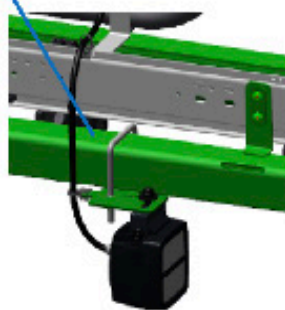

Spray pattern illumination lights

Located on inside of inner wings

Faces outward

Can be used with ExactApply™ spray pattern lighting