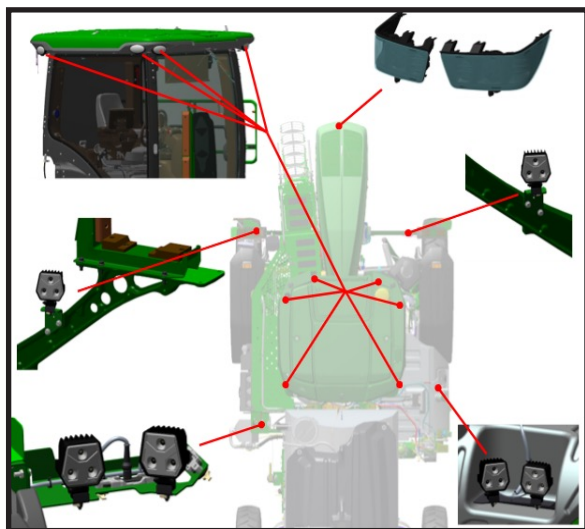

UNLOCK THE FULL POTENTIAL OF YOUR EXISTING EQUIPMENT WITH PRECISION UPGRADES

SPRAYER LED BOOM AND VEHICLE LIGHTING

Help improve visibility around the machine and increase confidence when operating in less-than-ideal light situations

Vehicle work lighting package:
20 LED lights added to the hood, cab roof, boom cradles, left-hand platform, fill station, and right-hand fuel tank

For upgrading work lights on a MY14-21 sprayer with halogen or HID lights

Kit offered with or without hood light modules

Boom lighting package (includes both features below):