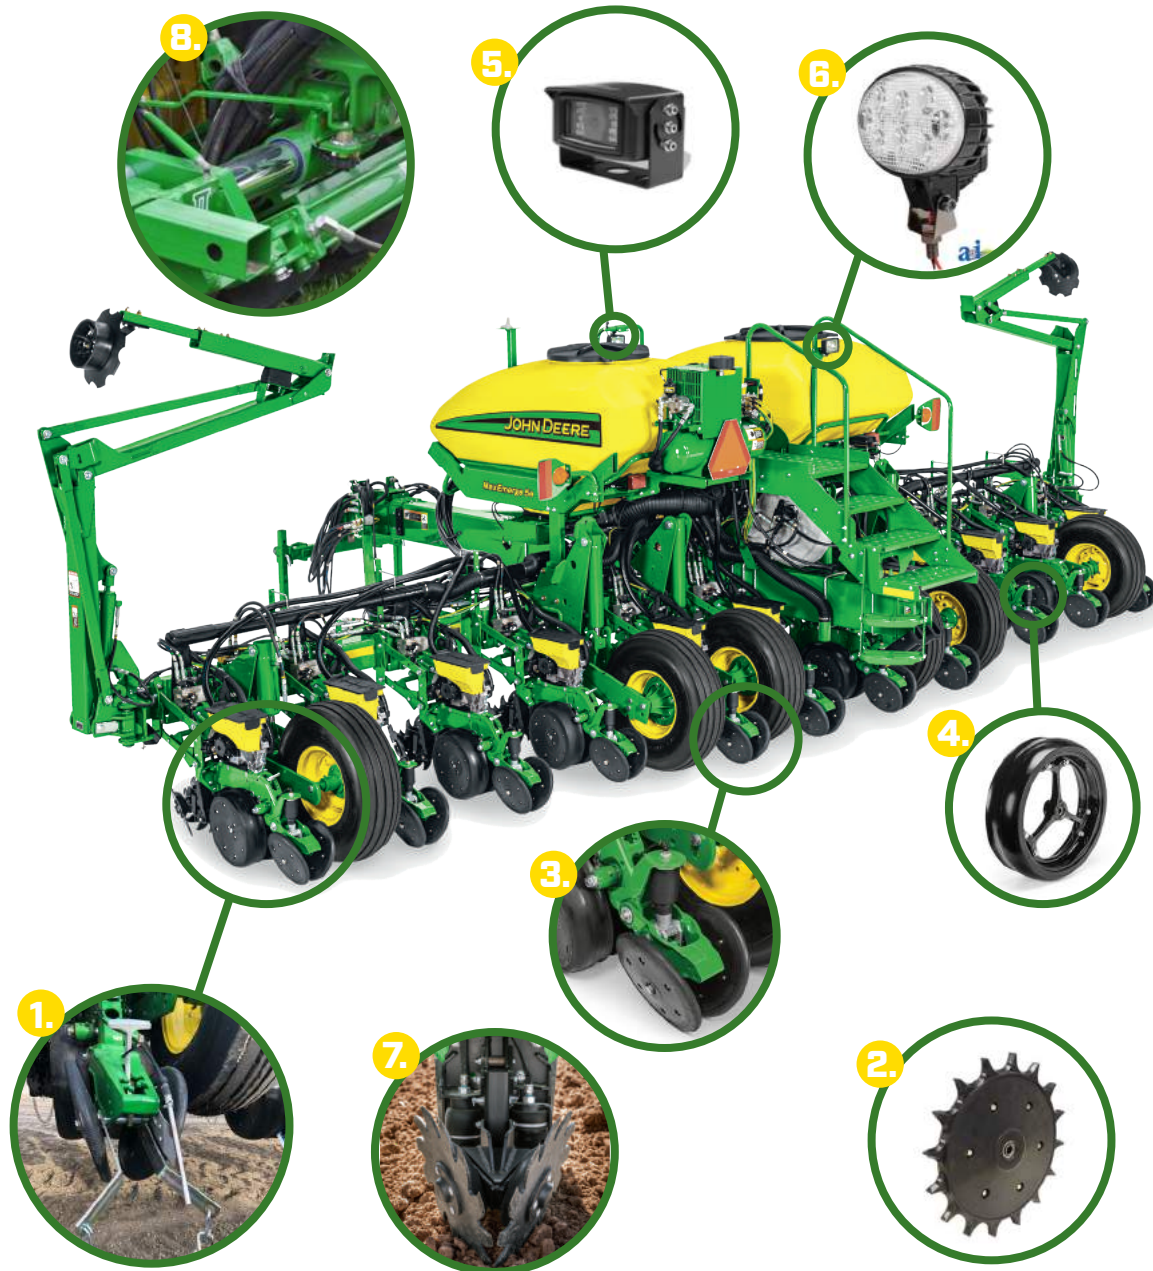

1. SUREFIRE AG WITH 360 YIELD

GAIN EFFICIENCY WITH BANDED NITROGEN

Putting nitrogen where and when emerging corn plants need it is the key to maximum efficiency. UAN is locked under the soil to eliminate volatilization. Moisture moves nitrogen bands into the root zone and dilutes the solution to prevent root burn or injury.

PLACEMENT WITH NO IMPACT ON DEPTH OR CLOSING

The simplicity of a stainless steel nitrogen tube matched with an optional drag chain seals nitrogen and helps cover the seed trench. A flexible extension eliminates the risk of the chain catching on spike wheels. Drag chain #540529 **\$30**
SS Tube Part #270-1700-HD **\$32.42**

2. FURROW CRUISER CLOSING WHEEL

Achieve seed trench closure and break up sidewall compaction with the Furrow Cruiser Closing Wheel. The wheel works in wide range of tillage practices: minimum till, conventional, strip-till, vertical tillage, and no-till.

Furrow Cruiser Complete Assembly (2 Per Row) #JWK-16 **\$210**

Furrow Cruiser Inserts (set of 2) #JWK16 **\$130**

3. JOHN DEER PNEUMATIC CLOSING WHEELS

MAKE YOUR ADJUSTMENTS WITH A PUSH OF A BUTTON

Consistently applying the correct force at the seed trench is one of the key elements of supporting improved emergence. Studies show potential yield impact on corn from even emergence from 5% to 9%. Compatible with XP, MaxEmerge™ 5e, and ExactEmerge™ row-units.